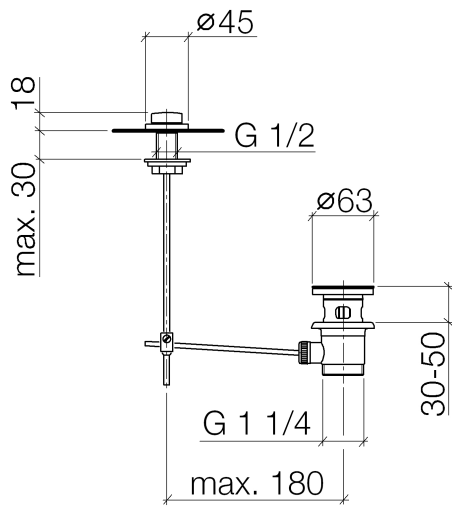

Basin Waste with knob for deck mounting 1 1/4" - Light Gold

IMO

10 200 970

Fits: IMO, LULU, MADISON, MEM, TARA,
CL.1, LISSÉ, VAIA, META, CYO

	Light Gold	10 200 970-26
	Chrome	10 200 970-00
	Brushed Platinum	10 200 970-06
	Platinum	10 200 970-08
	Durabronze (23kt Gold)	10 200 970-09
	Dark Chrome	10 200 970-19
	Brushed Light Gold	10 200 970-27
	Brushed Durabronze (23kt Gold)	10 200 970-28
	Matte Black	10 200 970-33
	Brushed Bronze	10 200 970-42
	Brushed Champagne (22kt Gold)	10 200 970-46
	Champagne (22kt Gold)	10 200 970-47
	Brushed Chrome	10 200 970-93
	Brushed Dark Platinum	10 200 970-99

Basin Waste with knob for deck mounting 1 1/4" - Light Gold

IMO

10 200 970

Only suitable for basins with an overflow.

10 200 970

10 200 970

Parts for other finishes can be found here: [Chrome](#)

Spare parts list

No.	Item Number	Name	Quantity used	Delivery time
1	09 21 33 001-26	handle	1	60
2	09 14 10 007 90	seal	2	2
3	09 31 09 004-26	pull-rod	1	60
4	09 18 40 022-26	sleeve	1	60
5	09 14 10 095 90	seal	1	2
6	09 14 05 012 90	seal	1	2
7	09 14 40 001 90	seal	1	60
8	09 23 10 010 90	nut	1	2
9	90 11 01 001 00-26	pop-up waste	1	30